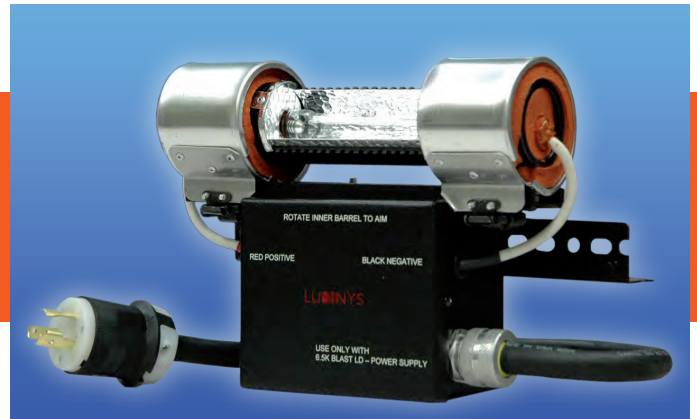

6.5K BLAST

Hi G-force, Hi Intensity Light for Hi Speed Image Capture

The 6.5K BLAST is a small, lightweight, easy to mount light that provides short duration high-intensity lighting. Its broad, even, wide-angle light beam makes it ideal for illuminating confined spaces such as vehicle interiors.

6,500 watts of light output

Remote trigger operation

20 full-intensity 12 second light bursts per battery charge

2 second full-intensity test button for camera setup

Features:

- **500 G** of acceleration resistance
- **1,000,000** frames per second flicker-free
- 5,400° K daylight color temperature
- 96 CRI (color rendering index)
- 37,600 lux (3,500 foot candles) spread evenly at 1 meter (39")
- 120° horizontal by 100° vertical beam spread
- 1 millisecond to reach full intensity and color temperature
- 270° lamp tilt
- 100 foot extension from power supply to light fixture

6.5K BLAST Components		
Light Fixture	12" x 8" x 5" 30 x 20 x 125 cm	4 lbs. (1.8 kg)
Power Supply	22" x 14" x 9" 56 x 36 x 23 cm	52 lbs. (24 kg)
Charger	16" x 8" x 5" 16 x 20 x 12 cm	5 lbs. (2.2 kg)

Portable Power Supply and Charger